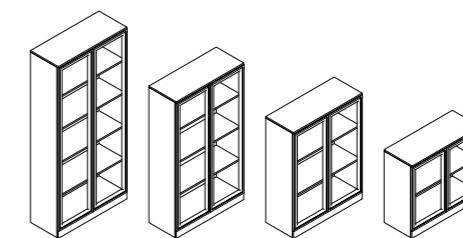

FS550

FS550-83: W 90 x D 36.6 x H 83
FS550-120.5: W 90 x D 36.6 x H 120.5
FS550-158: W 90 x D 36.6 x H 158
FS550-195.5: W 90 x D 36.6 x H 195.5

Capability of ordering magnetic door

FS650

FS650-83: W 90 x D 40 x H 83

FS300

FS300-158: W 45 x D 36.6 x H 158 (L / R)
FS300-195.5: W 45 x D 36.6 x H 195.5 (L / R)

Capability of ordering magnetic door